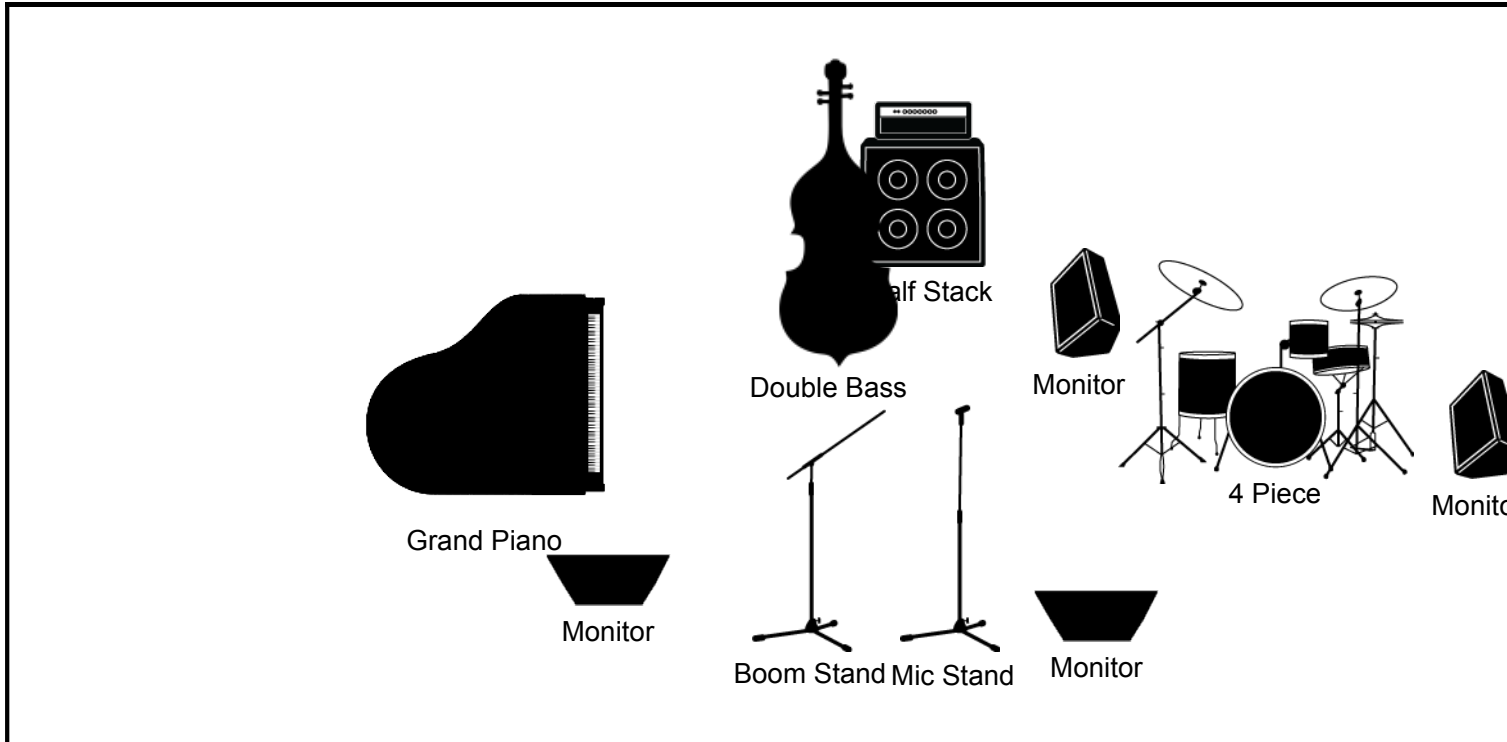

INPUT LIST

1	Saxophone	9	Drums Kick Mic	17	
2	Talking Mic	10	Drums Snare Mic	18	
3	Piano	11	Drums Tom Mic	19	
4	Piano	12		20	
5	Bass Amp DI	13		21	
6	Bass Mic	14		22	
7	Drums Over Head	15		23	
8	Drums Over Head	16		24	